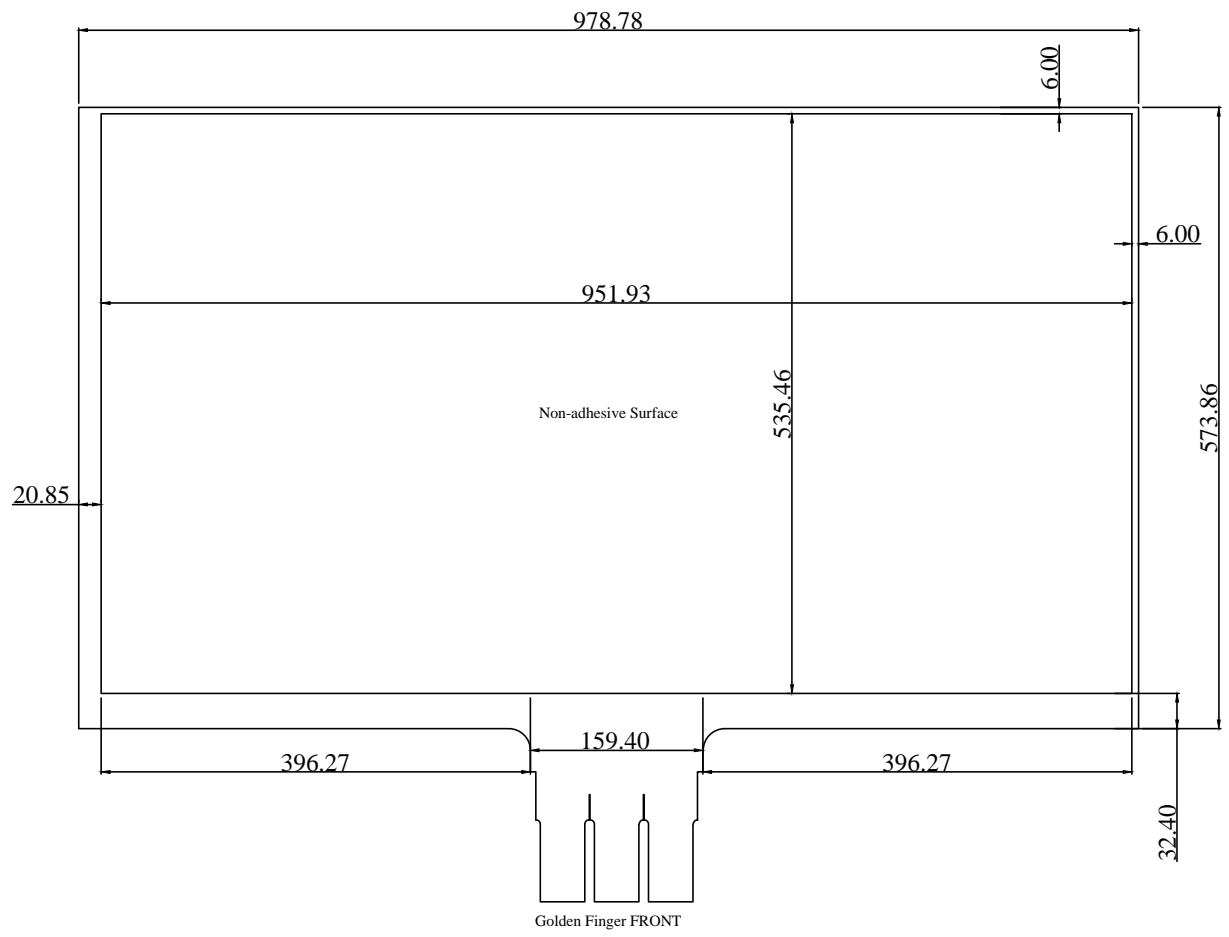

Autodesk

| | | |
|------|-----------------|------|
| Rev. | Revision Record | Date |
| 1版 | First Sample | |

Autodesk

Autodesk

Effective width:951.93;Effective height:535.46;Cutting width:978.78;Cutting height:573.86

绿材触控
GreenTouch® Shenzhen GreenTouch Technology Co.,Ltd

| | | | | | |
|------------|----------------|------|------------|---------|------|
| Model No.: | GT-TF-XTB43L-1 | Size | 43" | Ratio | 16:9 |
| Structure | F+F | Unit | mm | Scale | 1:1 |
| Design | | Date | 2017.02.06 | Page | 1/1 |
| Check | | Date | 2017.02.06 | Version | A0 |
| Release | | Date | 2017.02.06 | ⊕ | |